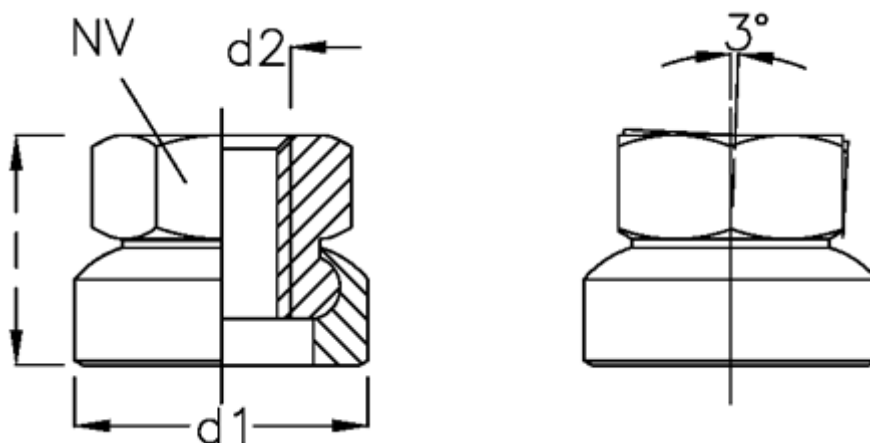

Article number: 20216455A

Description: Hexagon nut with levelling base
GN 347-36-M20

Measures

d1	= 36
d2	= M20
Length l	= 35.0
NV	= 30